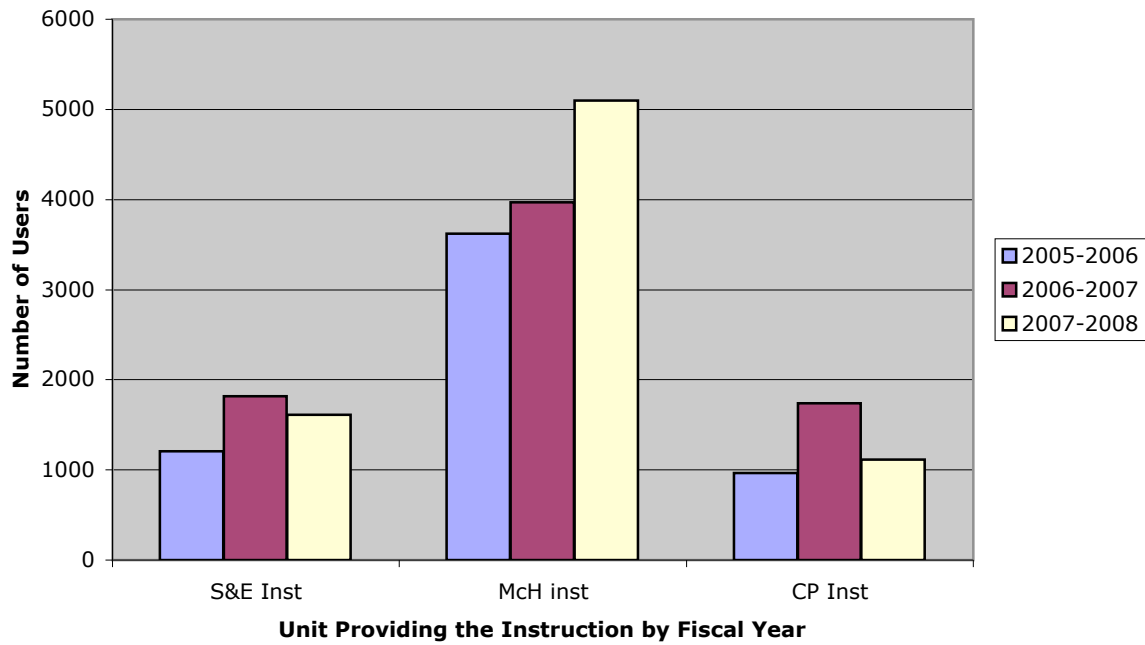

S&E Library Gate Count

Number of Users in Library Instruction Sessions

S&E Library Ref Activity Reports

McHenry Reference Activity Reports